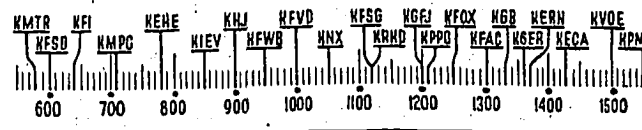

RADIO

YOUR RADIO Today

[The information contained in the following schedule of radio programs is furnished by the stations broadcasting the programs, and The Times should not be considered responsible for errors in announcements due to failure of stations to advise of daily changes.—Ed.]

CHURCH SERVICES

KMTR—Nat. Message, 8:30 a.m.; Bot Shuler, 8:45 a.m.; St. Brendan Church, 12 m.; Floyd Johnson, 2:30 p.m.
KMPC—Swedish Tabernacle, 8:30 a.m.; First M.E. Church, 11 a.m.; H.M.S. Richards, 6 p.m.
KEHE—Sun. School, 8 a.m.; Cowboy Church, 8 p.m.; Presby. Church, 8 p.m.
KHJ—Lutheran Hour, 1:30 p.m.; Revival Hour, 6 p.m.
KFWB—Union Rescue Mission, 8:30; Methodist Church, 10:15 a.m.; Church Federation, 5 p.m.
KFVD—Ev. Rev. Salas, 8 a.m.; Church of Christ, 8:30 a.m.
KNX—Church, 8 a.m.; Salt Lake Tabernacle, 9:30 a.m.; Church, 10 a.m.
KFSG—Almege McPherson, 10:30 a.m.; Speaker, 3 p.m.; Evangelistic Service, 7 p.m.; Voice First Nighters, 9:30.
KRRD—Rev. Squires, 7:15 a.m.
KPPC—Presbyterian Church, 9 a.m.; Dr. Wochler, 9:30 a.m.; Dr. Payne, 11 a.m.; Pasadena Congregational, 7 p.m.; Phillips, 7:30.
KFOJ—Visitor, 10:15 a.m.; St. Luke Church, 11 a.m.; Fireside Church, 4:30 p.m.; Christian Science, 2 p.m.
KECA—Temple Baptist Church, 8:30 p.m.
KFAC—Hollywood Country Church, 8 a.m.; Sun. School, 8:45 a.m.; Willshire Christian Church, 6:15 p.m.; Christian Science, 5 p.m.; Dr. Talbot, 8 p.m.; Spiritual Assembly, 9 p.m.
KGER—Christ. Church, 7:45 a.m.; Bible Class, 9:15 a.m.; Rev. Fuller, 11:05 a.m.; Japanese Church, 8:30 p.m.
KECA—Church, 8 a.m.; Catholic Hour, 3 p.m.

Before 9 a.m.

KMTR—Calif. Theater, 5; Anthony Zeoli, 8; Nat. Message, 8:30; Bot Shuler, 8:45.
KFI—Guitar, 8; Chimney House, 8:15
KFVD—Guitar, 8:30
KMPC—Memories, 7; Organ, 7:30; Christian Businessmen, 8; Tabernacle, 8:30.
KEHE—Music, 7; Sun. School, 8; Everman's Church, 8:30.
KHJ—Comics, 8; Allen Girard, 8:30; Chorus, 8:45.
KFWB—Church, 8; Union Rescue Mission, 8:30.
KFVD—Spanish Church, 6; Rev. Salas, 8; Church of Christ, 8:30.
KNX—Classes, 7; Church, 8; Major Bows, 8:30.
KRRD—Music, 7; Rev. Squires, 7:15; News, 7:45; Records, 8.
KGER—Ed. Despertador, 5; Music, 7:30; Community Prog., 7:45; U. Andrew, 8; Music, 8:30.
KFAC—Times Comes, 7:30; Music, 8:30; Sun. School, 8:45.
KGER—Missionary, 7:03; Sabbath Echoes, 8:30.
KECA—Church, 8; Neighbor Nell, 8:15; Southern Mrs., 8:30.
KVOE—Organ, 8; Revolving Stand, 8:15; Trio, 8:30; Canaries, 8:45.

9 to 10 a.m.